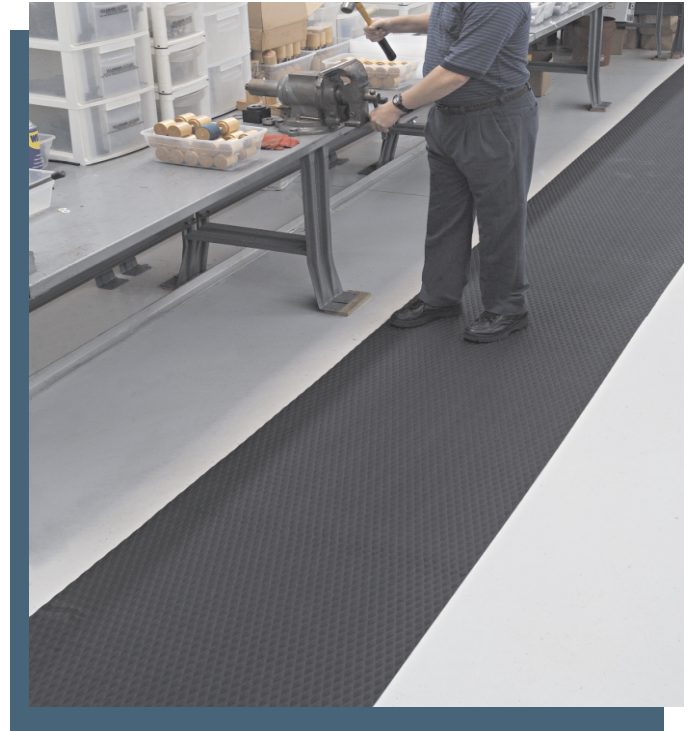

TRACTION TREAD TRACTION TREAD SOFT

anti-fatigue

FEATURES AND BENEFITS

TRACTION TREAD Rubber Runners

- UV Stable 100% Nitrile Rubber - Oil and Chemical Resistant.
- Green friendly, 15-20% recycled content.
- Certified slip-resistant by the National Floor Safety Institute.
- 1/8" Thick durable long wearing floor protection.
- Static Dissipative - OK in computer rooms and around static sensitive equipment.

TRACTION TREAD SOFT Rubber Cushion

- 100% Closed-cell, UV stable Nitrile Rubber cushion.
- Certified slip-resistant by the National Floor Safety Institute.
- Oil and chemical resistant. Offers anti-fatigue comfort and floor protection. Anti-Microbial treated.
- Static Dissipative. OK in computer rooms and around static sensitive equipment.