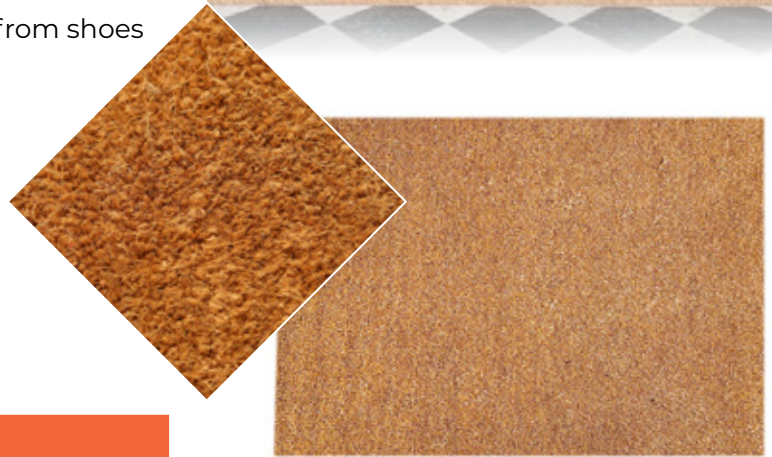

COIR MATTING

ENTRANCE MAT

Coir Matting is made sustainably from the outer husk of coconuts.

Commonly used in entrance mats for its naturally appealing look and superb scraping properties, coir mats effectively remove dirt, moisture and debris from footwear.

FEATURES & BENEFITS

- Natural scraper surface effectively removes dirt from shoes
- PVC backing provides stability
- Commonly used in recess areas
- Can be made to measure
- Edging available at extra cost

SPECIFICATIONS

Uses	Commercial or residential entrance areas, including recess areas.
Materials	Coir surface with PVC backing
Thickness	17mm or 14mm

COLOURS

Natural

Black

Charcoal

RECOMMENDED FOR

- Retail
- Buildings
- Offices
- Residential
- Schools