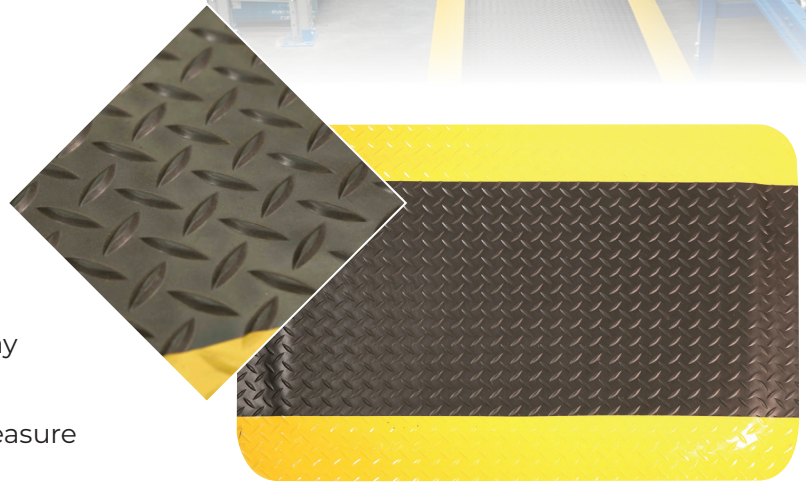

DIAMOND PLATE GEL MAT

ANTI-FATIGUE MAT

This extremely popular anti-fatigue mat provides exceptional comfort, longevity and safety.

The resilient sponge base defines the mat by providing true comfort, to enhance productivity and mood where standing for long periods is required.

FEATURES & BENEFITS

- Rugged, durable, and boasting a 4mm vinyl skin surface
- An embossed diamond pattern that actively prevents slips
- Top surface bonded to 12mm buoyant EVA non-slip backing
- Features bright, built-in yellow borders along both edges that are also bevelled to reduce the chance of trips
- Has a unique, bonded, slip resisting EVA underlay as standard, that minimises mat movement
- Available in standard sizes, rolls and made to measure

SPECIFICATIONS

Uses	Dry area workstations
Materials	Premier EVA substrate with a vinyl skin surface and a non-slip backing
Thickness	16mm

COLOURS

Black with yellow border

RECOMMENDED FOR

- Industrial
- Production
- Assembly Lines
- Workstations
- Checkouts