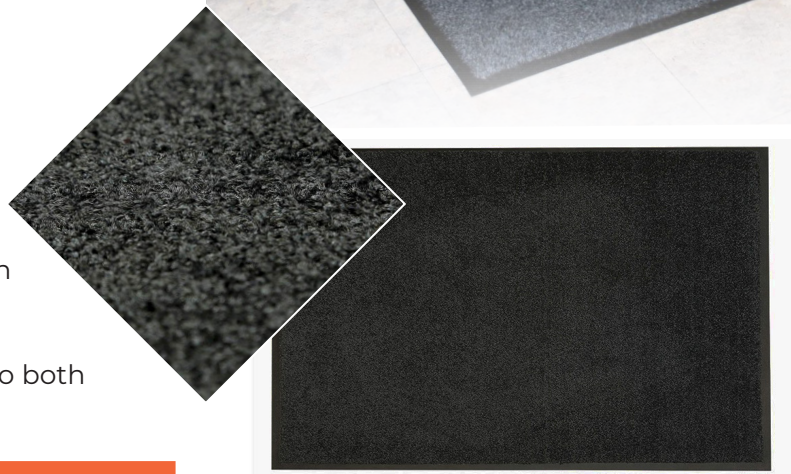

ENTRY PLUSH MAT

ENTRANCE MAT

The Entry Plush Mat is an economical and easy care entrance mat that lays flat reducing trip hazards

Stain and heat resistant, this mat is suited for indoor and outdoor high foot traffic applications. This mat is fully launderable and very popular for use as an entrance mat or a hallway runner.

FEATURES & BENEFITS

- Colourfast solution dyed carpet top
- Doormat lays flat to reduce trip hazards
- No chemical treatment means greener, cleaner doormats
- Lower density = lower weight
- Machine washable, vacuum, sweep or hose clean
- Slip, stain and heat resistant doormat
- Super styrene backing has excellent resistance to both acid and alkalis

SPECIFICATIONS

Uses	All foot traffic levels. Wet and dry areas.
Materials	100% recycled PET fibre surface with super styrene backing
Thickness	6mm
Fibre Weight	712gsm

COLOURS

Charcoal

Black

RECOMMENDED FOR