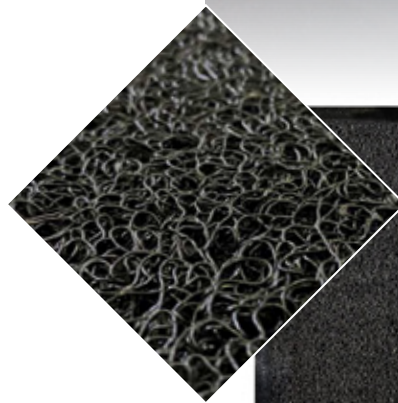

# SPIRAL LOOP MAT

## ENTRANCE MAT

The SpiralLoop Mat is designed from thin vinyl strings that join together to remove dirt and moisture from shoes and trap it away from the surface of the mat.

The textured cushioned surface actively helps prevent slips and is extremely comfortable to walk on.

### FEATURES & BENEFITS

- Great for bare feet
- Textured, cushion surface prevents slips
- Dries quickly
- Resistant to stain, mildew and most chemicals
- Easy maintenance and cleaning  
- just shake and hose down to clean
- Pressed edges
- Also available with custom branding

### COLOURS

Black