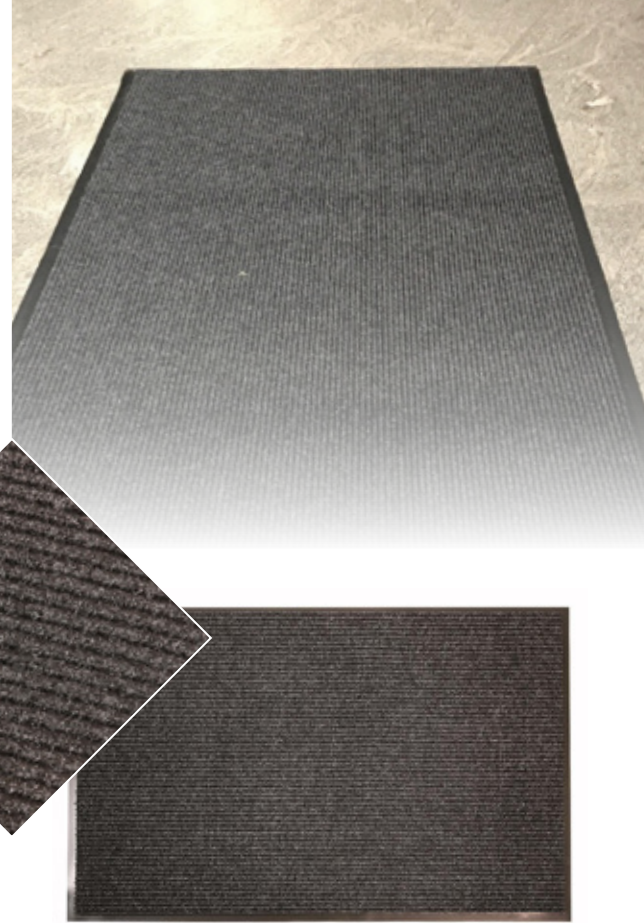

## ENTRANCE MAT

A heavy-duty mat at an affordable price. The Super Brush Mat features an innovative bi-level design that effectively brushes dirt off shoes.

Made from heavy duty polypropylene fibres, this cutting-edge mat offers twice the fibre of other mats with similar designs resulting in greater wear resistance.

### FEATURES & BENEFITS

- Features a tough vinyl backing that prevents mat distortion
- Absorbs and holds substantial amounts of water for wet weather applications
- Can be custom made to fit any shape, width, size or recess that you require
- Easy to clean
- Supplied fully edged or unedged for recesses

### SPECIFICATIONS

Uses	Low/Medium/High foot traffic Outdoor/Indoor entrance areas
Materials	100% Polypropylene with PVC Backing
Thickness	10mm
Fibre Weight	1150gsm

### COLOURS

Charcoal