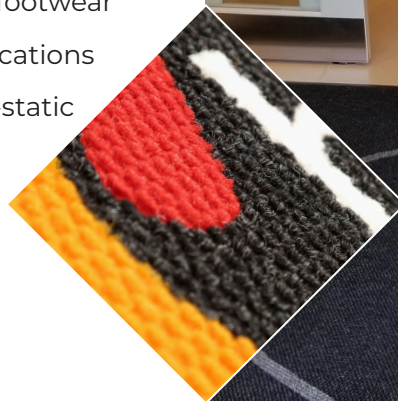

## LOGO MAT

Made to last and withstand high foot traffic, combined with a stylish look at your entrance.

This heavy duty logo inlay mat is made from high quality and stain resistant carpet. This style of carpet allows us to craft unique mats that combine stability and functionality with impeccable image presentation.

### FEATURES & BENEFITS

- Effectively removes and absorbs moisture from footwear
- Suited to multi-directional high foot traffic applications
- Stain resistant, colourfast and permanently anti-static
- Logo design is cut and secured into the base for a high quality image presentation
- Easy to clean, just vacuum or hose down
- Texturised polypropylene carpet scrapes dirt & debris off shoes
- Bevelled edges for additional stability