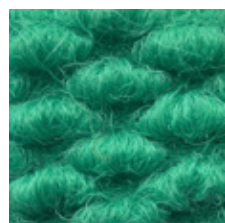

SUPERGUARD COLOUR CHART

THE MAT GROUP

RECOMMENDED BASE COLOURS

CHARCOAL

BLACK

MID GREY

DENIM

STERLING

COLOUR RANGE

WHITE

YELLOW

GOLD

ORANGE

BRIGHT RED

BABY BLUE

ROYAL BLUE

TURQUOISE

KELLY GREEN

AMERICAN GREEN

PINK

PURPLE

SAND

NATURAL BEIGE

Despite every effort to provide accurate representation of each colour, actual colour may vary slightly from the images shown above.