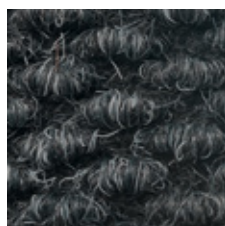

SUPERGUARD COLOUR CHART

THE MAT GROUP

RECOMMENDED BASE COLOURS

CHARCOAL

BLACK

MID GREY

DENIM

STERLING

COLOUR RANGE

WHITE

YELLOW

GOLD

ORANGE

BRIGHT RED

BABY BLUE

ROYAL BLUE

TURQUOISE

KELLY GREEN

AMERICAN GREEN

PINK

PURPLE

SAND

NATURAL BEIGE

Despite every effort to provide accurate representation of each colour, actual colour may vary slightly from the images shown above.