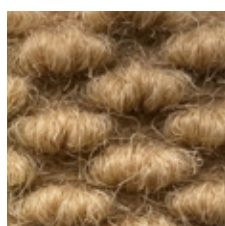

SUPERGUARD COLOUR CHART

THE MAT GROUP

RECOMMENDED BASE COLOURS

CHARCOAL

BLACK

MID GREY

DENIM

STERLING

COLOUR RANGE

WHITE

YELLOW

GOLD

ORANGE

BRIGHT RED

BABY BLUE

ROYAL BLUE

TURQUOISE

KELLY GREEN

AMERICAN GREEN

PINK

PURPLE

SAND

NATURAL BEIGE

Despite every effort to provide accurate representation of each colour, actual colour may vary slightly from the images shown above.

For exact colours, please refer to carpet swatches.