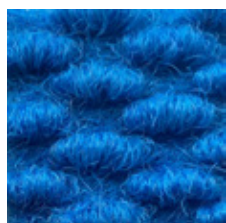

SUPERGUARD COLOUR CHART

THE MAT GROUP

RECOMMENDED BASE COLOURS

CHARCOAL

BLACK

MID GREY

DENIM

STERLING

COLOUR RANGE

WHITE

YELLOW

GOLD

ORANGE

BRIGHT RED

BABY BLUE

ROYAL BLUE

TURQUOISE

KELLY GREEN

AMERICAN GREEN

PINK

PURPLE

SAND

NATURAL BEIGE

Despite every effort to provide accurate representation of each colour, actual colour may vary slightly from the images shown above.