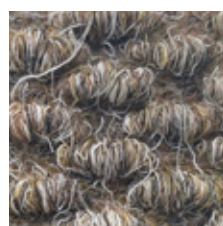

SUPERGUARD COLOUR CHART

THE MAT GROUP

RECOMMENDED BASE COLOURS

CHARCOAL

BLACK

MID GREY

DENIM

STERLING

COLOUR RANGE

WHITE

YELLOW

GOLD

ORANGE

BRIGHT RED

BABY BLUE

ROYAL BLUE

TURQUOISE

KELLY GREEN

AMERICAN GREEN

PINK

PURPLE

SAND

NATURAL BEIGE

Despite every effort to provide accurate representation of each colour, actual colour may vary slightly from the images shown above.

For exact colours, please refer to carpet swatches.