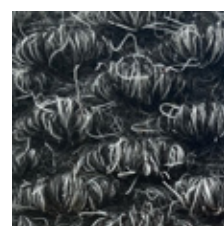

SUPERGUARD COLOUR CHART

THE MAT GROUP

RECOMMENDED BASE COLOURS

CHARCOAL

BLACK

MID GREY

DENIM

STERLING

COLOUR RANGE

WHITE

YELLOW

GOLD

ORANGE

BRIGHT RED

BABY BLUE

ROYAL BLUE

TURQUOISE

KELLY GREEN

AMERICAN GREEN

PINK

PURPLE

SAND

NATURAL BEIGE

Despite every effort to provide accurate representation of each colour, actual colour may vary slightly from the images shown above.