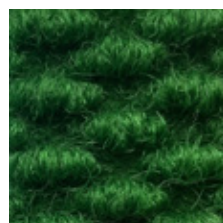

SUPERGUARD COLOUR CHART

THE MAT GROUP

RECOMMENDED BASE COLOURS

CHARCOAL

BLACK

MID GREY

DENIM

STERLING

COLOUR RANGE

WHITE

YELLOW

GOLD

ORANGE

BRIGHT RED

BABY BLUE

ROYAL BLUE

TURQUOISE

KELLY GREEN

AMERICAN GREEN

PINK

PURPLE

SAND

NATURAL BEIGE

Despite every effort to provide accurate representation of each colour, actual colour may vary slightly from the images shown above.