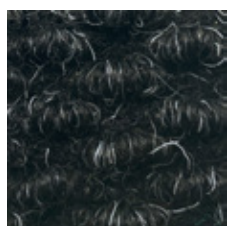

SUPERGUARD COLOUR CHART

THE MAT GROUP

RECOMMENDED BASE COLOURS

CHARCOAL

BLACK

MID GREY

DENIM

STERLING

COLOUR RANGE

WHITE

YELLOW

GOLD

ORANGE

BRIGHT RED

BABY BLUE

ROYAL BLUE

TURQUOISE

KELLY GREEN

AMERICAN GREEN

PINK

PURPLE

SAND

NATURAL BEIGE

Despite every effort to provide accurate representation of each colour, actual colour may vary slightly from the images shown above.