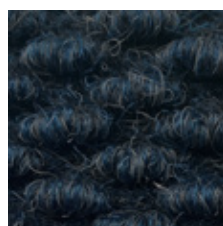

SUPERGUARD COLOUR CHART

THE MAT GROUP

RECOMMENDED BASE COLOURS

CHARCOAL

BLACK

MID GREY

DENIM

STERLING

COLOUR RANGE

WHITE

YELLOW

GOLD

ORANGE

BRIGHT RED

BABY BLUE

ROYAL BLUE

TURQUOISE

KELLY GREEN

AMERICAN GREEN

PINK

PURPLE

SAND

NATURAL BEIGE

Despite every effort to provide accurate representation of each colour, actual colour may vary slightly from the images shown above.