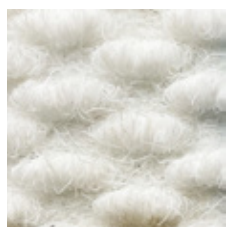

SUPERGUARD COLOUR CHART

THE MAT GROUP

RECOMMENDED BASE COLOURS

CHARCOAL

BLACK

MID GREY

DENIM

STERLING

COLOUR RANGE

WHITE

YELLOW

GOLD

ORANGE

BRIGHT RED

BABY BLUE

ROYAL BLUE

TURQUOISE

KELLY GREEN

AMERICAN GREEN

PINK

PURPLE

SAND

NATURAL BEIGE

Despite every effort to provide accurate representation of each colour, actual colour may vary slightly from the images shown above.