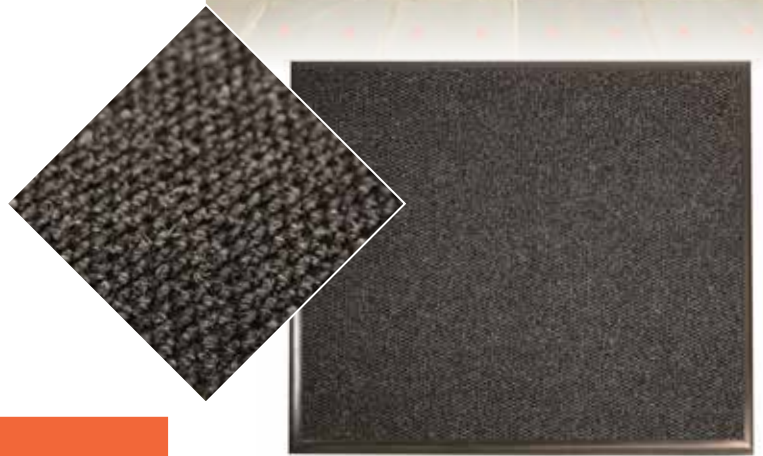

SUPERGUARD

ENTRANCE MAT

Made to last with a heavy-duty stain resistant carpet, Superguard entrance matting combine stability and functionality, with impeccable presentation.

The ideal choice for medium to high foot traffic entrance areas.

FEATURES & BENEFITS

- Heavy-duty, stain resistant, colourfast carpet
- Textured pattern helps to remove dirt and moisture from footwear
- Custom branding options available
- Superior performance in high foot traffic areas

SPECIFICATIONS

Uses	Medium - High foot traffic Outdoor/Indoor entrance areas
Materials	100% Polypropylene with PVC Backing
Thickness	10mm
Fibre Weight	1790gsm

COLOURS

Charcoal

Black

RECOMMENDED FOR

- Shopping Centres
- Buildings
- Offices
- Hospitals
- Airports
- Hotels