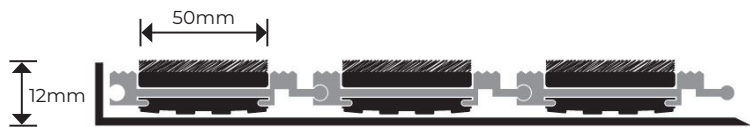

MAT PROFILE

Not exact measurements but illustrations are to scale